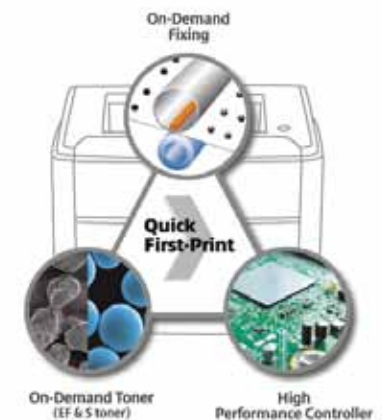

Innovative technologies

Be more productive right away with Canon's Quick First-Print technologies:

High-Performance Controller Technology – for rapid print processing of even large and complex documents

On-Demand Fixing – uses minimal power and minimises warm-up time

On-Demand Toner – provides consistently high-quality output